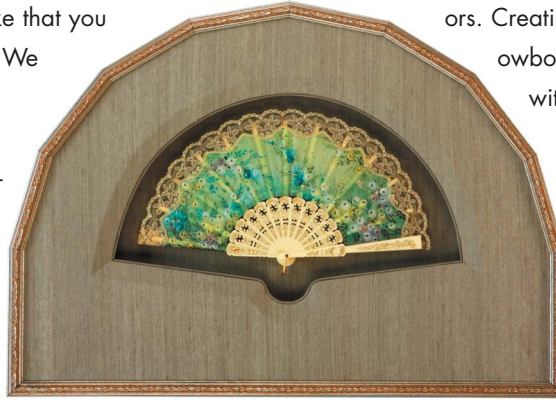

Framing Personal Treasures

Do you have a beautiful keepsake that you can't seem to find a place for? We can create a beautiful frame design for you to display unique and odd-shaped personal treasures. A wonderful frame will enhance the colors in the object and in your home to create a balance in your décor.

Perhaps you have a fan from the Far East. Look at the example of an 11-sided frame that is built specifically to fit the fan and brings out its col-

An 11-sided frame presents a unique, harmonious design for an Asian fan.

ors. Creating a deep mat design offers a shadowbox effect. A hand-wrapped fabric mat with a matching fillet adds dimension and embellishes the overall appearance. The frame design becomes an extension of the fan itself. Fan-tastic designs like these are sure to provide focal points in your home and one-of-a-kind remembrances. We love a challenge. Bring in your unusual objects, and we will create a masterpiece. ■